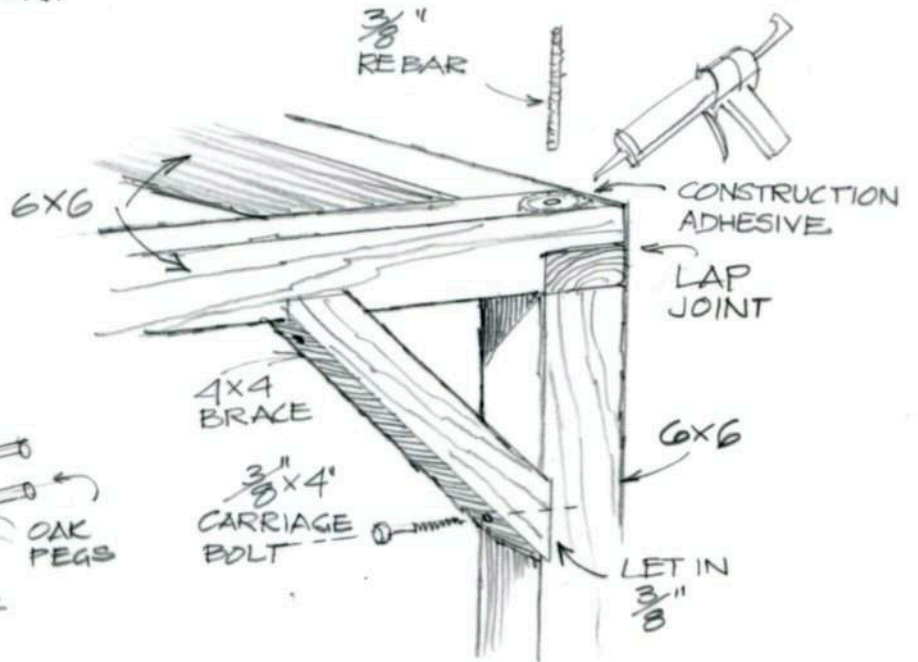

PEAK
HEADER
DOUBLE
2x10s

1/2" PLY.
SPACER

FRAMING
DETAILS

WORK SHED PLAN

FRAMING