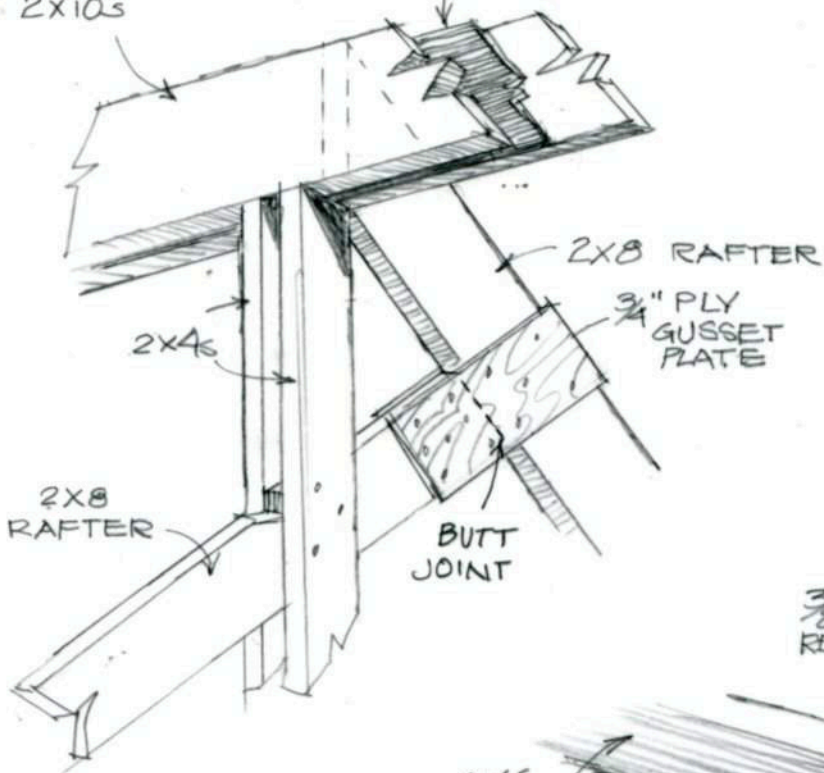

PEAK
HEADER
DOUBLE
2x10s

1/2" PLY.
SPACER

FRAMING
DETAILS

WORK SHED PLAN

FRAMING