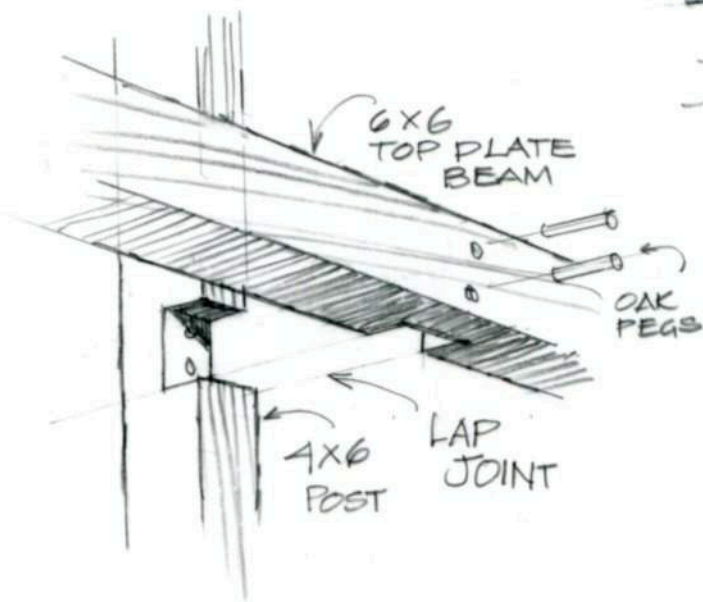

PEAK
HEADER
DOUBLE
2x10s

1/2" PLY.
SPACER

FRAMING
DETAILS

WORK SHED PLAN

FRAMING