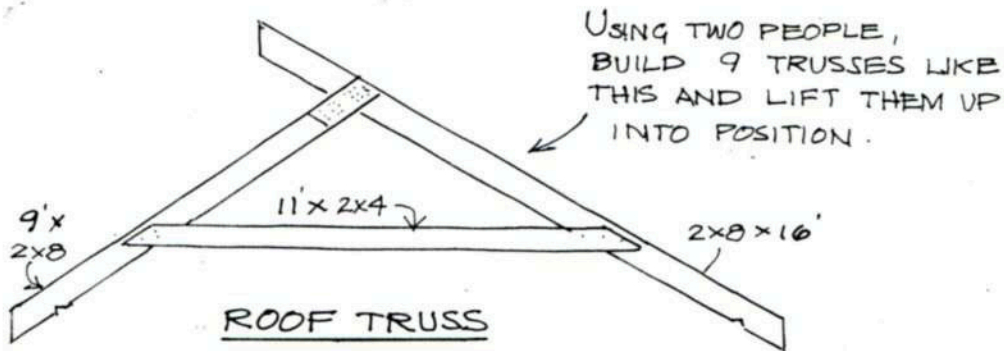

PEAK
HEADER
DOUBLE
2x10s

1/2" PLY.
SPACER

FRAMING
DETAILS

WORK SHED PLAN

FRAMING