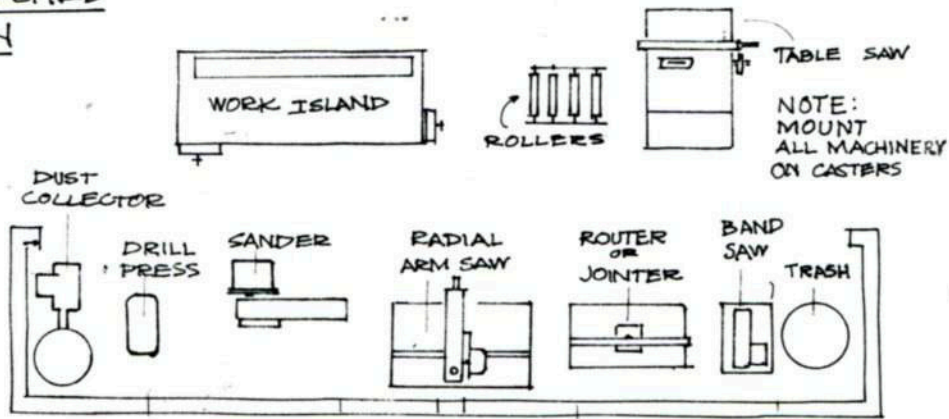

PEAK
HEADER
DOUBLE
2x10s

1/2" PLY.
SPACER

FRAMING
DETAILS

WORK SHED PLAN

FRAMING