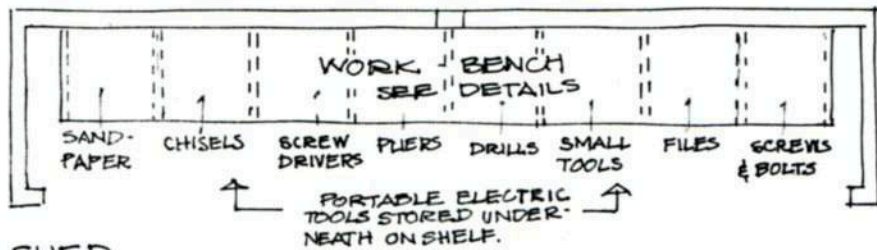

PEAK
HEADER
DOUBLE
2x10s

1/2" PLY.
SPACER

FRAMING
DETAILS

WORK SHED PLAN

FRAMING